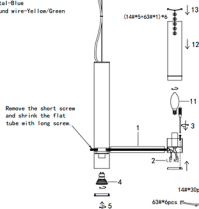

Specification of installation

In order to ensure safety use, please notice the following items:

- Read and understand the whole Specification.
- Suitable for the use of 220-240V and 50-60Hz.
- Must be installed on the fixed places and be checked annually
- Please wear gloves as instalment and avoid rot on the surface of plating.
- **Please turn off** the lighting source by soft cloth as cleaning prohibited to use of rotted detergent.
- Please connect with the local sales service center when there are any abnormality.

Live wire-Brown  
Neutral-Blue  
Ground wire-Yellow/Green

FIXTURE SIZE:

- 1 Tubing
- 2 Wiring
- 3 Screw
- 4 GU10
- 5 Aluminum ring
- 6 Mounting
- 7 Self-tapping screw
- 8 Terminal
- 9 Ceiling
- 10 Round nuts
- 11 E14 bulb
- 12 Glass
- 13 Crystal
- 14 Stainless steel