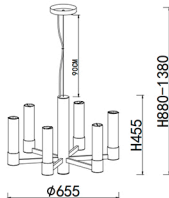

Live wire-Brown  
Neutral-Blue  
Ground wire-Yellow/Green

FIXTURE SIZE:

- 1 Tubing
- 2 Wiring
- 3 Screw
- 4 GU10
- 5 Aluminum ring
- 6 Mounting
- 7 Self-tapping screw
- 8 Terminal
- 9 Ceiling
- 10 Round nuts
- 11 E14 bulb
- 12 Glass
- 13 Crystal
- 14 Stainless steel