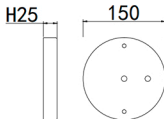

Live wire-Brown  
Neutral-Blue  
Ground wire-Yellow/Green

FIXTURE SIZE:

- 1 Tubing
- 2 Wiring
- 3 Screw
- 4 GU10
- 5 Aluminum ring
- 6 Mounting
- 7 Self-tapping screw
- 8 Terminal
- 9 Ceiling
- 10 Round nuts
- 11 E14 bulb
- 12 Glass
- 13 Crystal
- 14 Stainless steel