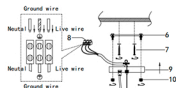

Specification of installation

In order to ensure safety use, please notice the following items:

- Read and understand the whole Specification.
- Suitable for the use of 220-240V and 50-60Hz.
- Must be installed on the fixed places and be checked annually
- Please wear gloves as instalment and avoid rot on the surface of plating.
- **Please turn off** the lighting source by soft cloth as cleaning prohibited to use of rotted detergent.
- Please connect with the local sales service center when there are any abnormality.

Live wire-Brown  
Neutral-Blue  
Ground wire-Yellow/Green

FIXTURE SIZE:

- 1 Tubing
- 2 Wiring
- 3 Screw
- 4 GU10
- 5 Aluminum ring
- 6 Mounting
- 7 Self-tapping screw
- 8 Terminal
- 9 Ceiling
- 10 Round nuts
- 11 E14 bulb
- 12 Glass
- 13 Crystal
- 14 Stainless steel