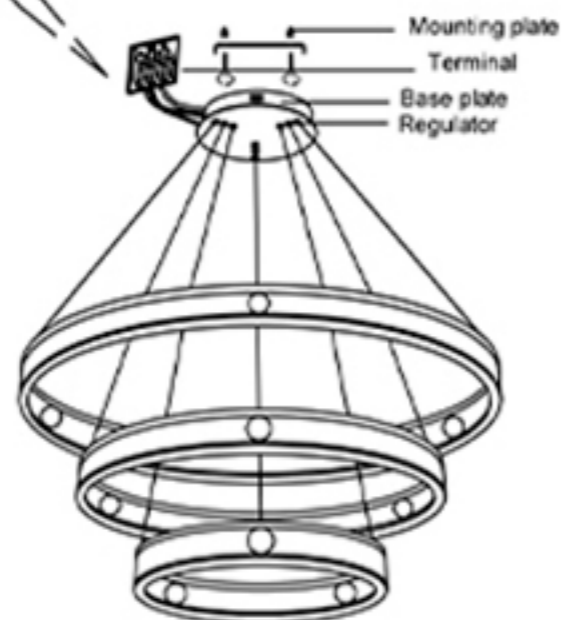

Specification of installation

In order to ensure safety use, please notice the following items:

- Read and understand the whole Specification.
- Suitable for the use of 220-240V and 50-60Hz.
- Must be installed on the fixed places and be checked annually
- Please wear gloves as installment and avoid rot on the surface of plating.
- Please turn off the lighting source by soft cloth as cleaning prohibited to use of rotted detergent.
- Please connect with the local sales service center when there are any abnormality.

Live wire-Brown
Neutral-Light Grey
Ground wire-Yellow

BASE SIZE:

FITTURE SIZE

Product coding: FERNANDO SP158W LED