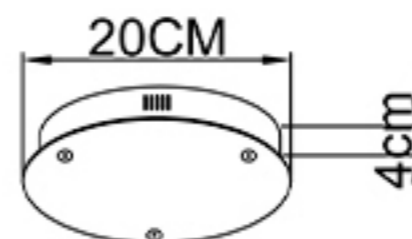

Specification of installation

In order to ensure safety use, please notice the following items:

- Read and understand the whole Specification.
- Suitable for the use of 220-240V and 50-60Hz.
- Must be installed on the fixed places and be checked annually
- Please wear gloves as installment and avoid rot on the surface of plating.
- Please turn off the lighting source by soft cloth as cleaning prohibited to use of rotted detergent.
- Please connect with the local sales service center when there are any abnormality.

Live wire-Brown
Neutral-Light Grey
Ground wire-Yellow

BASE SIZE:

FITTURE SIZE

Product coding: FERNANDO SP158W LED