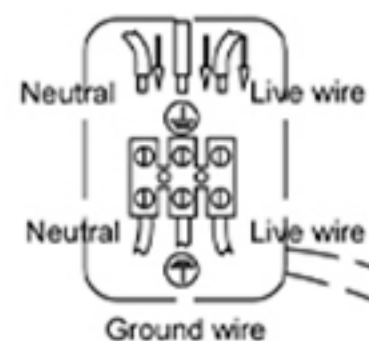

Specification of installation

In order to ensure safety use, please notice the following items:

- Read and understand the whole Specification.
- Suitable for the use of 220-240V and 50-60Hz.
- Must be installed on the fixed places and be checked annually
- Please wear gloves as installment and avoid rot on the surface of plating.
- Please turn off the lighting source by soft cloth as cleaning prohibited to use of rotted detergent.
- Please connect with the local sales service center when there are any abnormality.

Live wire-Brown
Neutral-Light Grey
Ground wire-Yellow

BASE SIZE:

FITTURE SIZE

Product coding: FERNANDO SP158W LED