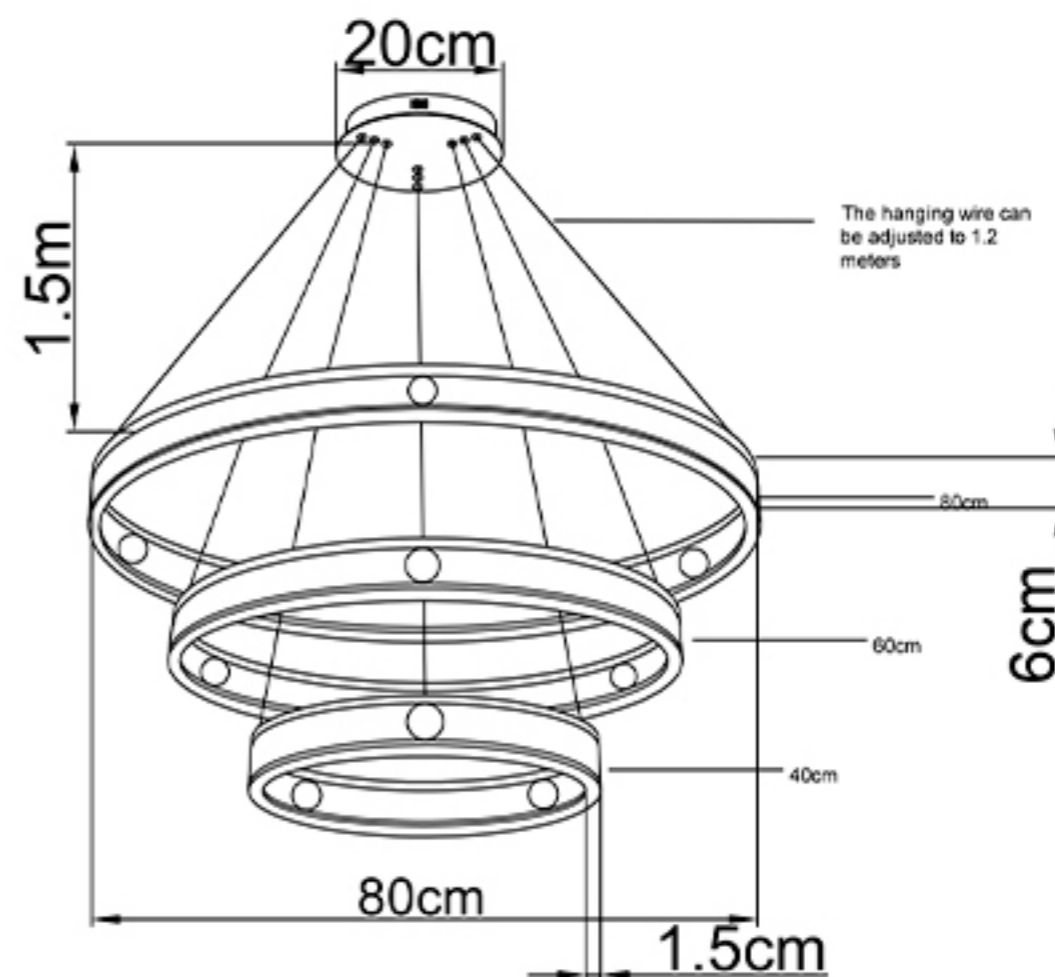

Specification of installation

In order to ensure safety use, please notice the following items:

- Read and understand the whole Specification.
- Suitable for the use of 220-240V and 50-60Hz.
- Must be installed on the fixed places and be checked annually
- Please wear gloves as installment and avoid rot on the surface of plating.
- Please turn off the lighting source by soft cloth as cleaning prohibited to use of rotted detergent.
- Please connect with the local sales service center when there are any abnormality.

Live wire-Brown
Neutral-Light Grey
Ground wire-Yellow

BASE SIZE:

FITTURE SIZE

Product coding: FERNANDO SP158W LED